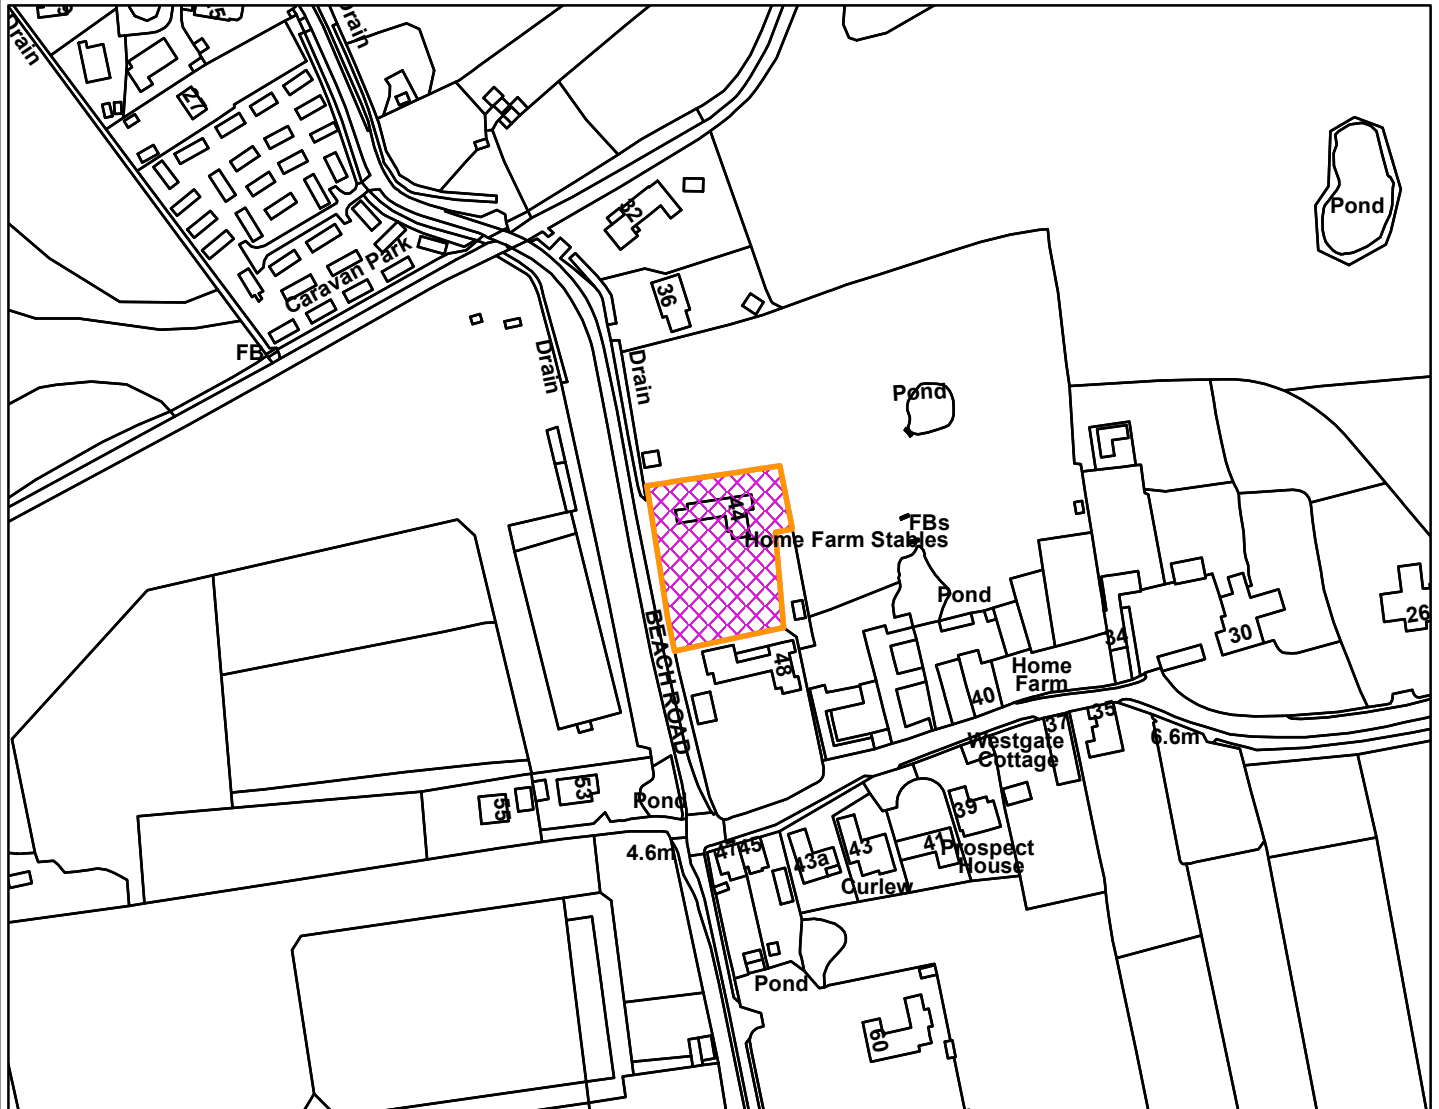

22/01970/F

Borough Council of  
King's Lynn &  
West Norfolk

Brownsea 44 Beach Road Holme next The Sea Norfolk PE36 6LG

**Legend**

[Empty legend box]

**Scale:** 1:2,500

Reproduced from the Ordnance Survey map with permission of the Controller of His Majesty's Stationery Office © Crown Copyright 2023.

Unauthorised reproduction infringes Crown Copyright and may lead to prosecution or civil proceedings.

Organisation	BCKLWN
Department	Department
Comments	Not Set
Date	24/04/2024
MSA Number	0100024314